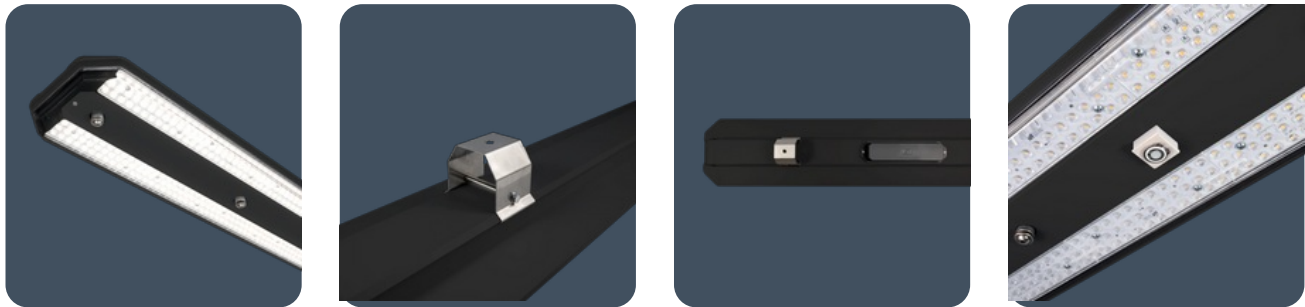

Compliance

UKCA	Yes	CE	Yes
Energy efficiency class	This product contains a light source of Ball impact resistance energy efficiency class B		DIN EN 18032 Part 3 and DIN VDE 0710 Part 13

Dimensions

Click or scan here
View Visio Sport variants using our online filtering tool