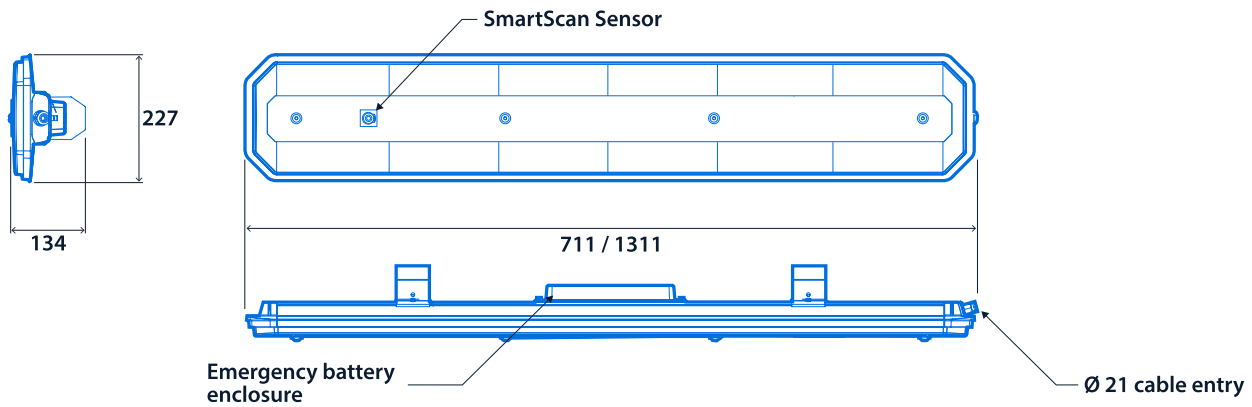

Compliance

UKCA	Yes	CE	Yes
Energy efficiency class	This product contains a light source of Ball impact resistance energy efficiency class B		DIN EN 18032 Part 3 and DIN VDE 0710 Part 13

Dimensions

Click or scan here
View Visio Sport variants using our online filtering tool