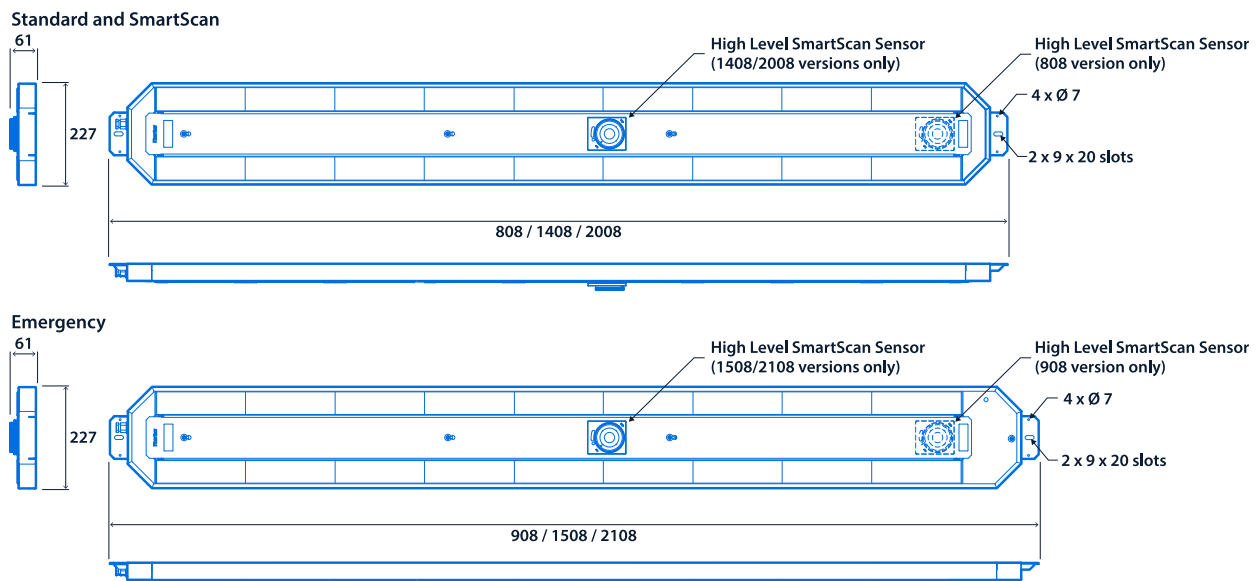

LED characteristics

CRI	80+	Colour temperature	4000 K
Rated life (hours)	100 K - L70/B10		

Compliance

UKCA	Yes	CE	Yes
Energy efficiency class	This product contains a light source of energy efficiency class B		

Dimensions

Click or scan here
View Visio variants using our online filtering tool