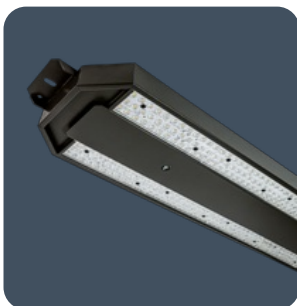

LED characteristics

CRI	80+	Colour temperature	4000 K
Rated life (hours)	100 K - L70/B10		

Compliance

UKCA	Yes	CE	Yes
Energy efficiency class	This product contains a light source of energy efficiency class B		

Dimensions

Click or scan here
View Visio variants using our online filtering tool