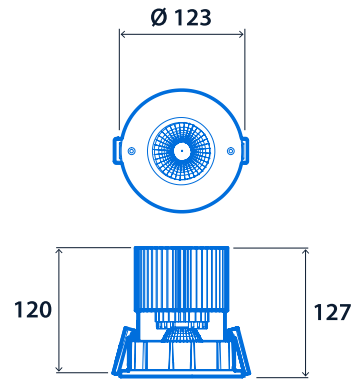

Lighting

Lumen output	1,270 lm - 2,110 lm	Efficacy	Up to 91.7 LL/CW
--------------	---------------------	----------	------------------

Power

LED power	14 W - 20 W	Circuit power	17 W - 23 W
-----------	-------------	---------------	-------------

LED characteristics

CRI	90+	Colour temperature	3000 K 4000 K
Rated life (hours)	50 K - L70/B10		

Compliance

UKCA	Yes	CE	Yes
Energy efficiency class	This product contains a light source of energy efficiency class E		

Dimensions

IP20 Version

IP65 Version

Standard Remote Driver

Click or scan here
View Tego variants using our
online filtering tool

Information is correct as of 29 Dec 2024, however must not be interpreted as a guarantee of individual product performance and/or characteristics. We reserve the right to alter specifications and designs without prior notice.