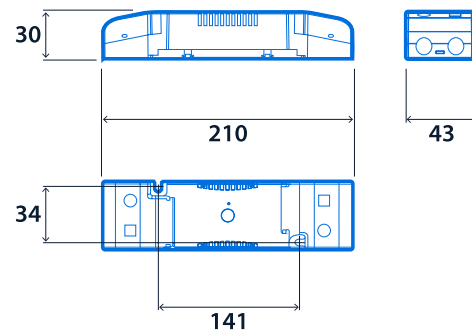

Dimensions

IP20 Version

IP65 Version

Standard Remote Driver

Click or scan here
View Tego variants using our
online filtering tool

Information is correct as of 29 Dec 2024, however must not be interpreted as a guarantee of individual product performance and/or characteristics. We reserve the right to alter specifications and designs without prior notice.