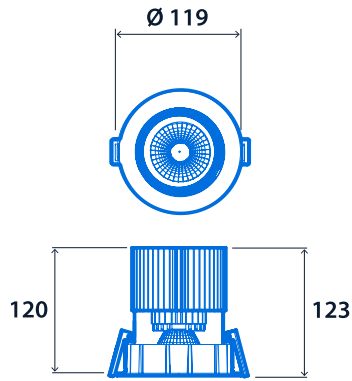

Lighting

Lumen output	1,270 lm - 2,110 lm	Efficacy	Up to 91.7 LL/CW
--------------	---------------------	----------	------------------

Power

LED power	14 W - 20 W	Circuit power	17 W - 23 W
-----------	-------------	---------------	-------------

LED characteristics

CRI	90+	Colour temperature	3000 K 4000 K
Rated life (hours)	50 K - L70/B10		

Compliance

UKCA	Yes	CE	Yes
Energy efficiency class	This product contains a light source of energy efficiency class E		

Dimensions

IP20 Version

IP65 Version

Standard Remote Driver

Click or scan here
View Tego variants using our
online filtering tool

Information is correct as of 29 Dec 2024, however must not be interpreted as a guarantee of individual product performance and/or characteristics. We reserve the right to alter specifications and designs without prior notice.