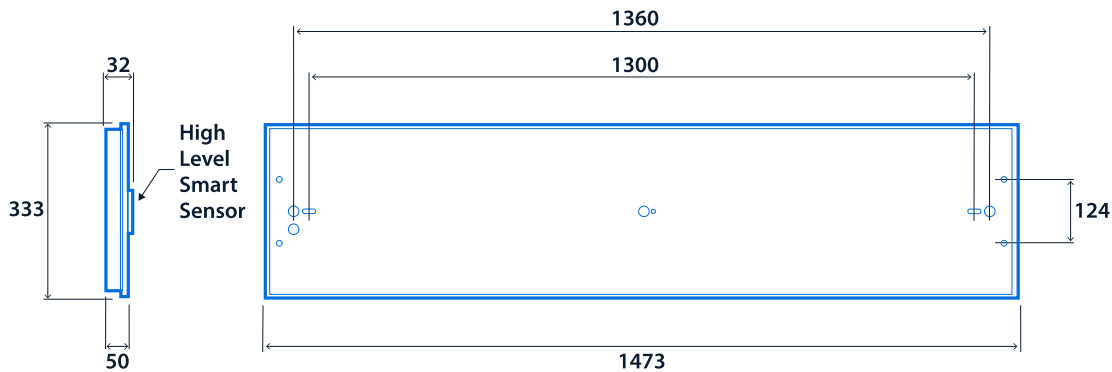

IP20

Up to 146.1 LL/CW

SMARTSCAN

LUXGUARD

Specification

Mounting	Surface	IP rating	IP20
Max presence detection height	18 m		

Lighting

Optic	Opal diffuser	Lumen output	9,540 lm - 33,450 lm
Efficacy	Up to 146.1 LL/CW		

Emergency data

Emergency lumen output	550 lm	Emergency type	Maintained
Emergency duration	3 hours	Battery specification	Nickel Metal Hydride (NiMH)

Power

LED power	65 W - 215 W	Circuit power	68 W - 229 W
-----------	--------------	---------------	--------------

LED characteristics

CRI	80+	Colour temperature	4000 K
Rated life (hours)	100 K - L70/B10		

Compliance

UKCA	Yes	CE	Yes
Energy efficiency class	This product contains a light source of energy efficiency class B		

Dimensions

Dual line - 65/112/175W

Quad line - 190/215W

Click or scan here
View Solow XLED Opal variants
using our online filtering tool

Information is correct as of 29 Dec 2024, however must not be interpreted as a guarantee of individual product performance and/or characteristics. We reserve the right to alter specifications and designs without prior notice.