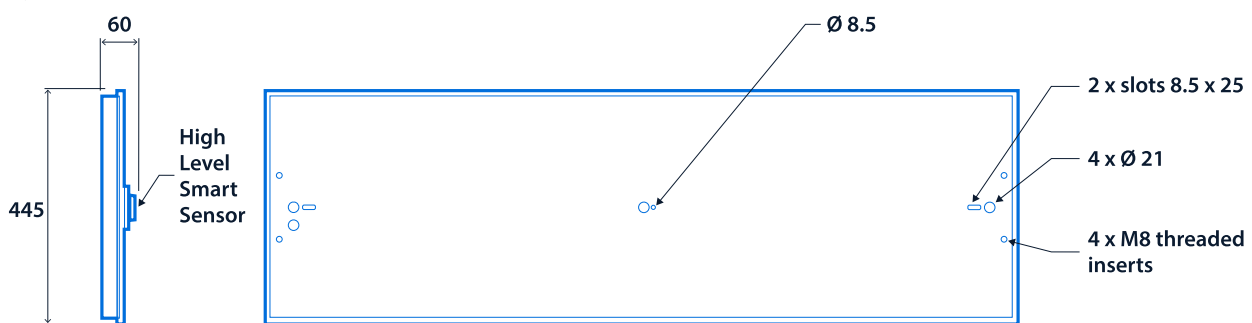

IP20

Up to 146.1 LL/CW

SMARTSCAN

LUXGUARD

Specification

Mounting	Surface	IP rating	IP20
Max presence detection height	18 m		

Lighting

Optic	Opal diffuser	Lumen output	9,540 lm - 33,450 lm
Efficacy	Up to 146.1 LL/CW		

Emergency data

Emergency lumen output	550 lm	Emergency type	Maintained
Emergency duration	3 hours	Battery specification	Nickel Metal Hydride (NiMH)

Power

LED power	65 W - 215 W	Circuit power	68 W - 229 W
-----------	--------------	---------------	--------------

LED characteristics

CRI	80+	Colour temperature	4000 K
Rated life (hours)	100 K - L70/B10		

Compliance

UKCA	Yes	CE	Yes
Energy efficiency class	This product contains a light source of energy efficiency class B		

Dimensions

Dual line - 65/112/175W

Quad line - 190/215W

Click or scan here
View Solow XLED Opal variants
using our online filtering tool

Information is correct as of 29 Dec 2024, however must not be interpreted as a guarantee of individual product performance and/or characteristics. We reserve the right to alter specifications and designs without prior notice.