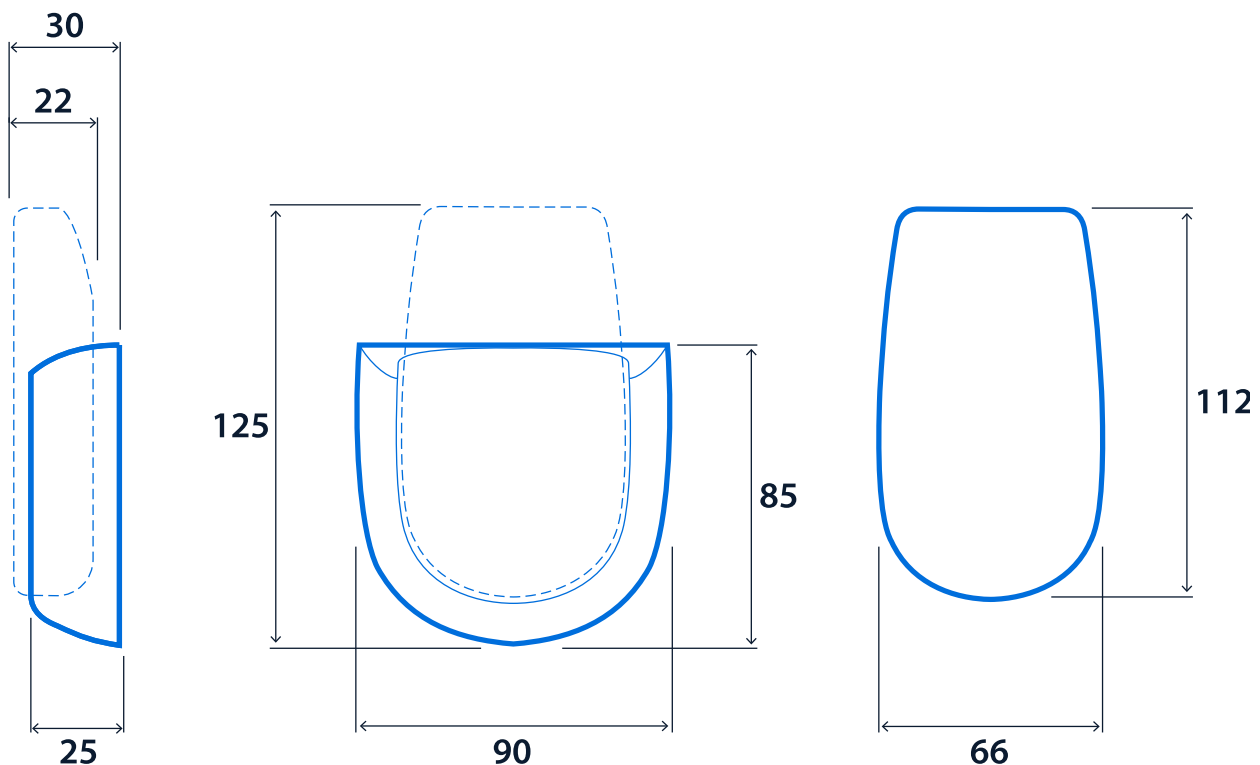

## Infra-red scene control for SmartScan luminaires

Hand-held infra-red scene control for groups of SmartScan luminaires. Supplied with unique, robust wall mounting bracket, with optional locking kit for security.

## Dimensions