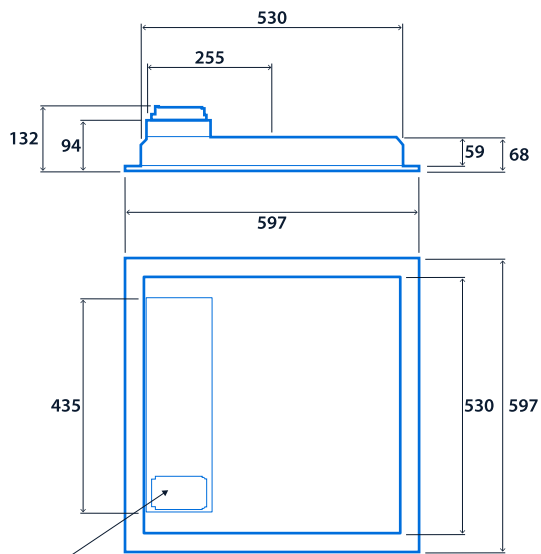

Up to IP54 (IP20 above ceiling)

Up to IK09

Up to 150.3 LL/CW

TM66 circularity score 2.7

Specification

Mounting	Recessed Surface Suspended	IP rating	Up to IP54 (IP20 above ceiling)
Impact rating	Up to IK09	Nominal size	600 x 600 mm 1200 x 300 mm

Power

LED power	15 W - 34 W	Circuit power	18 W - 38 W
-----------	-------------	---------------	-------------

LED characteristics

CRI	80+	Colour temperature	4000 K
Rated life (hours)	Up to 100 K - L90/B10		

Compliance

UKCA	Yes	CE	Yes
Energy efficiency class	This product contains a light source of Thermoplastic rating energy efficiency class B		TP(a)

Dimensions

Recessed version 600 x 600

3-pole TEE (SmartScan versions)
Fast-Fix wiring enclosure (Non-dimming and DALI versions)