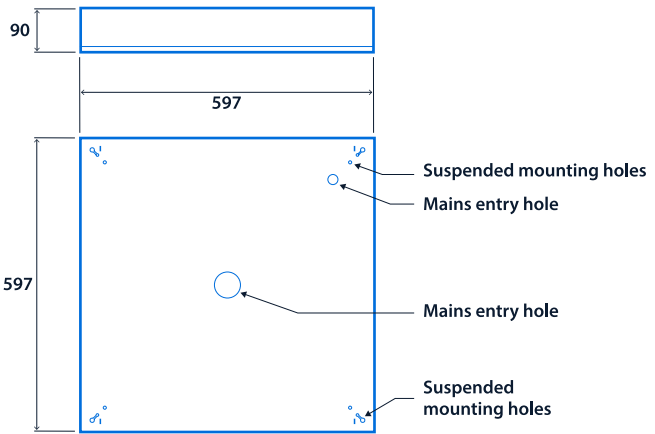

Compliance

UKCA	Yes	CE	Yes
Energy efficiency class	This product contains a light source of Thermoplastic rating energy efficiency class B		TP(a)

Dimensions

Recessed version 600 x 600

3-pole TEE (SmartScan versions)
Fast-Fix wiring enclosure (Non-dimming and DALI versions)

Surface/Suspended version 600 x 600

Recessed version 1200 x 300

3-pole TEE (SmartScan versions)
Fast-Fix wiring enclosure (Non-dimming and DALI versions)

Click or scan here
View SkyPro variants using our
online filtering tool