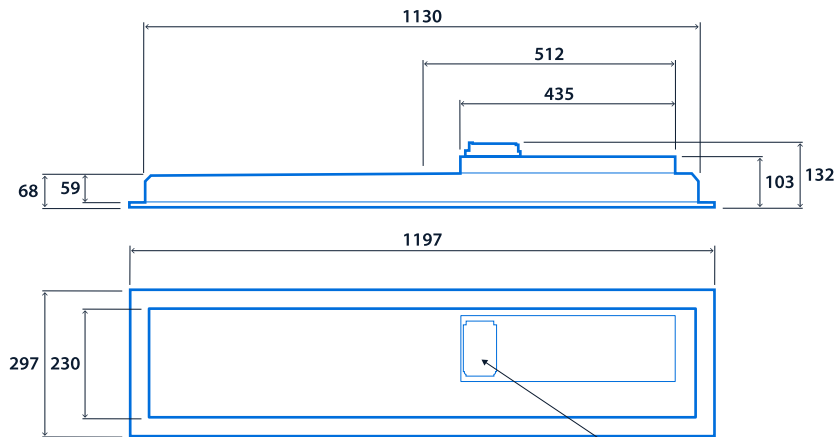

Power

LED power	15 W - 34 W	Circuit power	18 W - 38 W
-----------	-------------	---------------	-------------

LED characteristics

CRI	80+	Colour temperature	4000 K
Rated life (hours)	Up to 100 K - L90/B10		

Compliance

UKCA	Yes	CE	Yes
Energy efficiency class	This product contains a light source of Thermoplastic rating energy efficiency class B		TP(a)

Dimensions

Recessed version 600 x 600

3-pole TEE (SmartScan versions)
Fast-Fix wiring enclosure (Non-dimming and DALI versions)

Surface/Suspended version 600 x 600

Recessed version 1200 x 300

3-pole TEE (SmartScan versions)
Fast-Fix wiring enclosure (Non-dimming and DALI versions)

Click or scan here
View SkyPro variants using our
online filtering tool