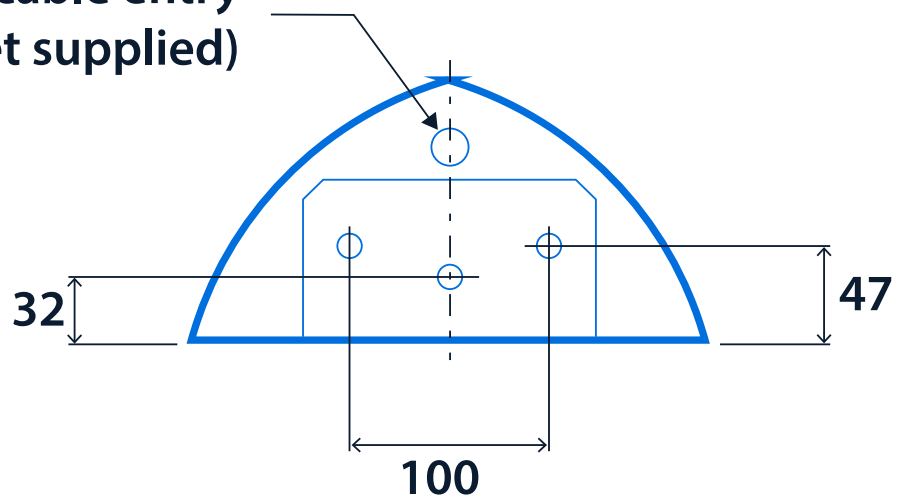

Power

LED power	6 W	Circuit power	8 W
-----------	-----	---------------	-----

LED characteristics

CRI	80+	Colour temperature	4000 K
Rated life (hours)	63 K - L80/B10		

Compliance

UKCA	Yes	CE	Yes
Energy efficiency class	This product contains a light source of energy efficiency class B		

Dimensions

Ø 21 cable entry
(IP54 grommet supplied)

Click or scan here
View Realta Micro variants using
our online filtering tool

Information is correct as of 29 Dec 2024, however must not be interpreted as a guarantee of individual product performance and/or characteristics. We reserve the right to alter specifications and designs without prior notice.