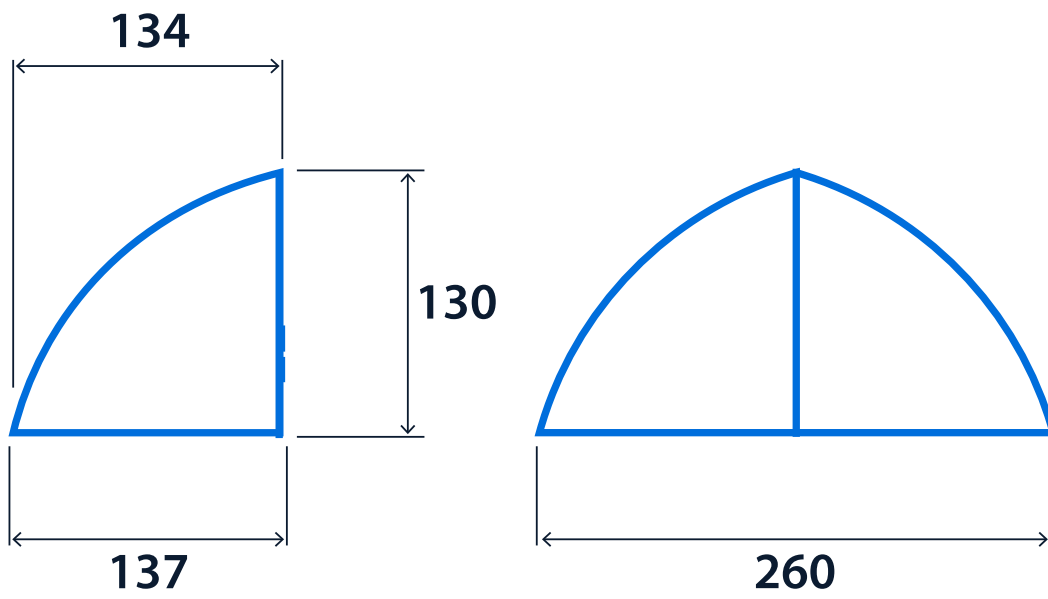

Power

LED power	6 W	Circuit power	8 W
-----------	-----	---------------	-----

LED characteristics

CRI	80+	Colour temperature	4000 K
Rated life (hours)	63 K - L80/B10		

Compliance

UKCA	Yes	CE	Yes
Energy efficiency class	This product contains a light source of energy efficiency class B		

Dimensions

Ø 21 cable entry
(IP54 grommet supplied)

Click or scan here
View Realta Micro variants using
our online filtering tool

Information is correct as of 29 Dec 2024, however must not be interpreted as a guarantee of individual product performance and/or characteristics. We reserve the right to alter specifications and designs without prior notice.