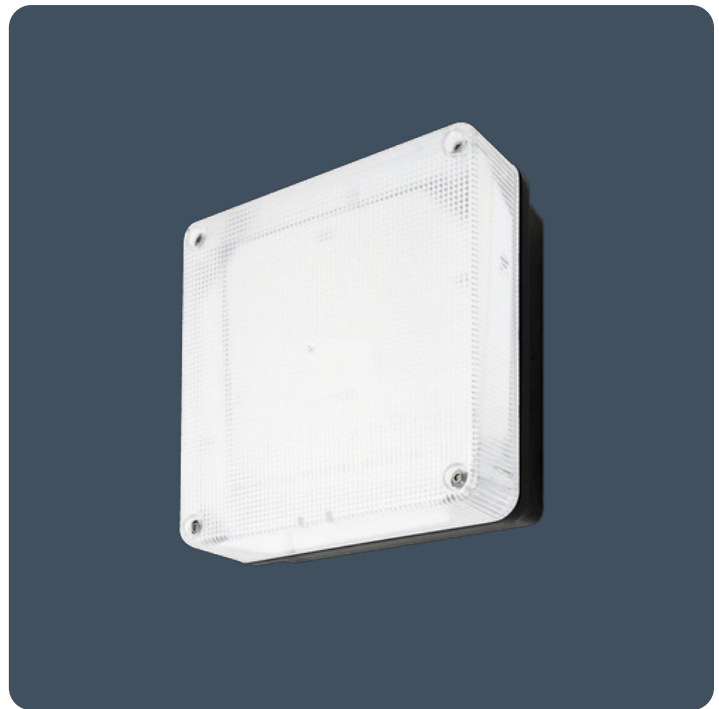

## Vandal-resistant luminaires

Luminaires suitable for internal or external use. Strong high-pressure die-cast aluminium body with flame-retardant polycarbonate cover. Photocell, SmartScan Radar and maintained emergency versions available.

Applications: security areas, precincts, subways, passages and corridors.

- Tamper-resistant cover screws as standard
- Optional photocell control
- Optional bezel trim for semi-recessed mounting
- Complies with M.O.D. JSP482 Chapter 8 Document for 'Category C' areas
- Microwave presence detector option with stand-by light level feature
- SmartScan wireless technology removes the need for control cabling. Ideal for retro-fit

Notes: Photocell options are not suitable for semi-recessed or cornice mounting

IP65

IK11

Up to 125.4 LL/CW

SMARTSCAN

LUXGUARD

## Lighting

Optic	Low profile satin cover Satin cover	Lumen output	1,645 lm - 2,395 lm
Efficacy	Up to 125.4 LL/CW		