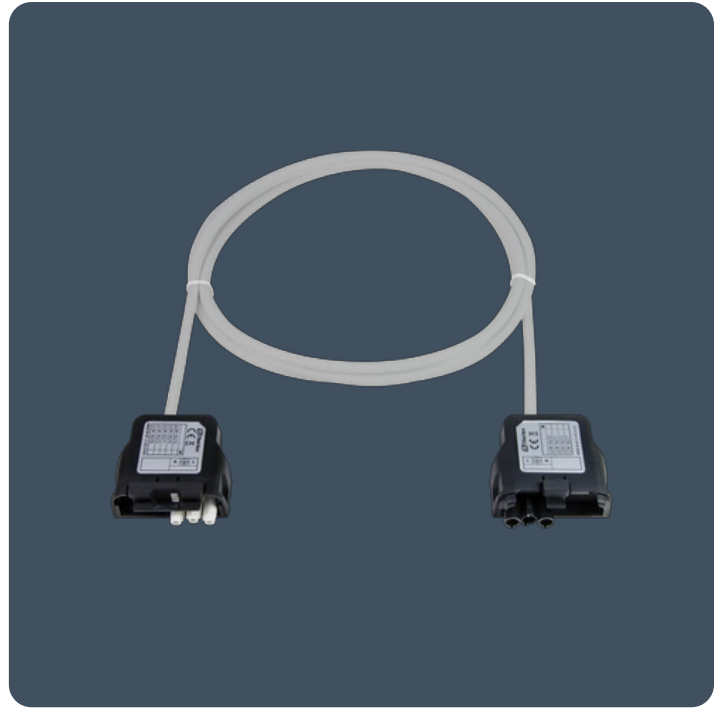

3-pole and 6-pole interconnecting leads for use with SmartScan and DALI recessed luminaires

3-pole and 6-pole pre-wired interconnecting leads for use with SmartScan and DALI recessed luminaires. Using the Thorlux Lighting Cable Management System will significantly reduce installation labour costs as recessed luminaires and cables are simply plugged together.

- Thorlux UK designed and manufactured
- LS0H - low smoke zero halogen cables
- Leads can be plugged together to extend wiring
- Future flexibility - plug and play
- Twin latch design - strong strain relief
- Constructed from flame retardant nylon
- Compliance with new standard BS EN 61535:2013

Notes: If modular wiring is not required please suffix luminaire catalogue number with NT e.g. XL18306SSNT

Compliance

UKCA

Yes

CE

Yes

Click or scan here
View Lighting Cable
Management variants using our
online filtering tool