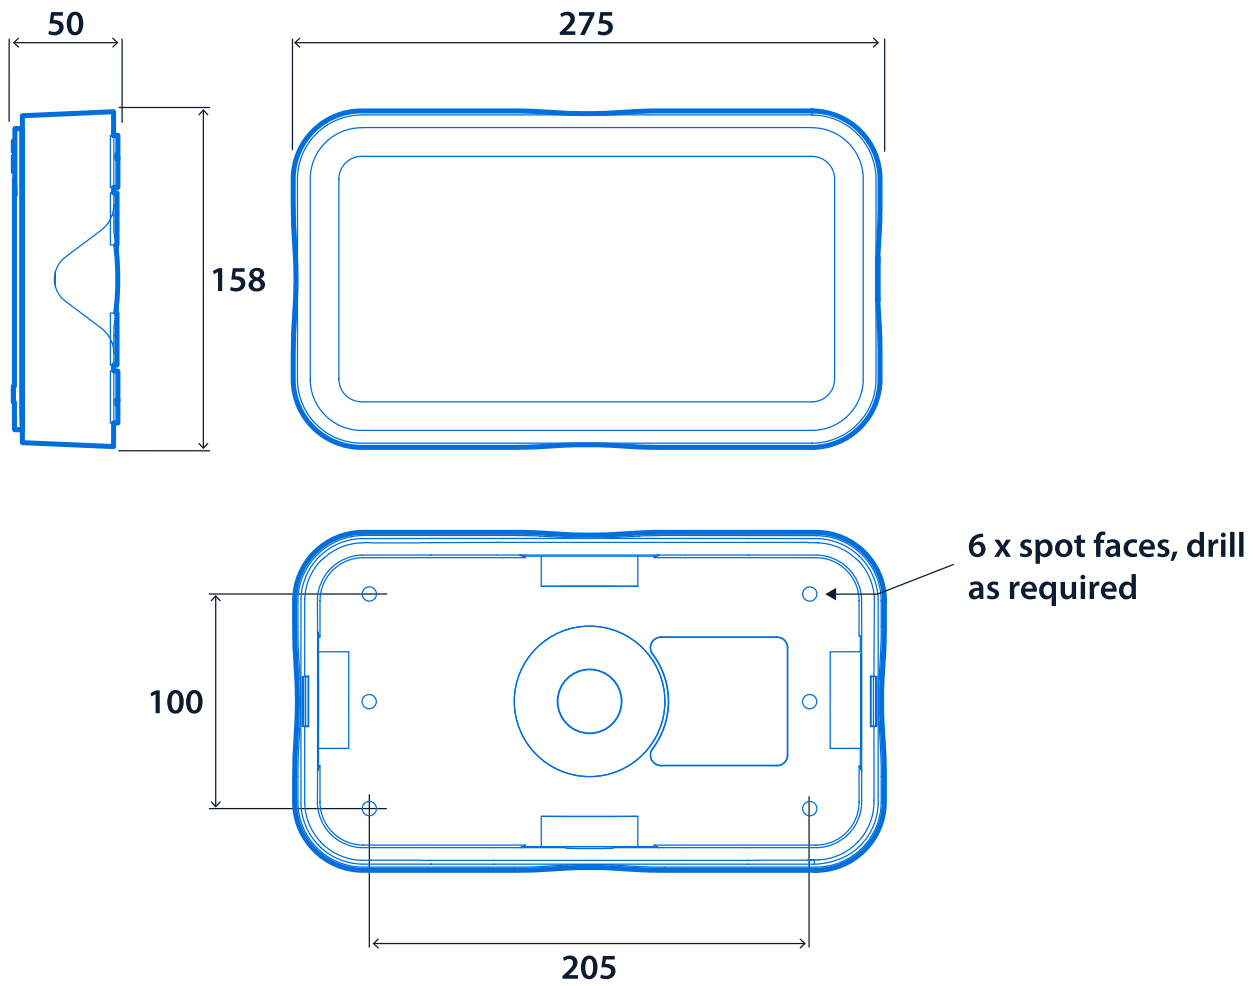

LED emergency luminaires with dedicated SmartScan wireless technology versions

Surface mounted LED emergency luminaires with optional self-adhesive exit sign legend kit. Optional downlighter LED array illuminates the exit doorway. Body will accept conduit wiring.

IP65

IK10

Up to 78.3 LL/CW

Specification

Mounting	Surface	IP rating	IP65
Impact rating	IK10		

Lighting

Lumen output	230 lm - 235 lm	Efficacy	Up to 78.3 LL/CW
--------------	-----------------	----------	------------------

Emergency data

Maximum viewing distance	22 m	Emergency type	Maintained (wire link may be removed to enable non-maintained operation)
Emergency duration	3 hours	Battery specification	Nickel Metal Hydride (NiMH)

Power

LED power	2 W	Circuit power	3 W
-----------	-----	---------------	-----

Compliance

UKCA	Yes	CE	Yes
Ball impact resistance	DIN EN 18032 Part 3 and DIN VDE 0710 Part 13		

Dimensions

Click or scan here

View Lexi-65 variants using our online filtering tool