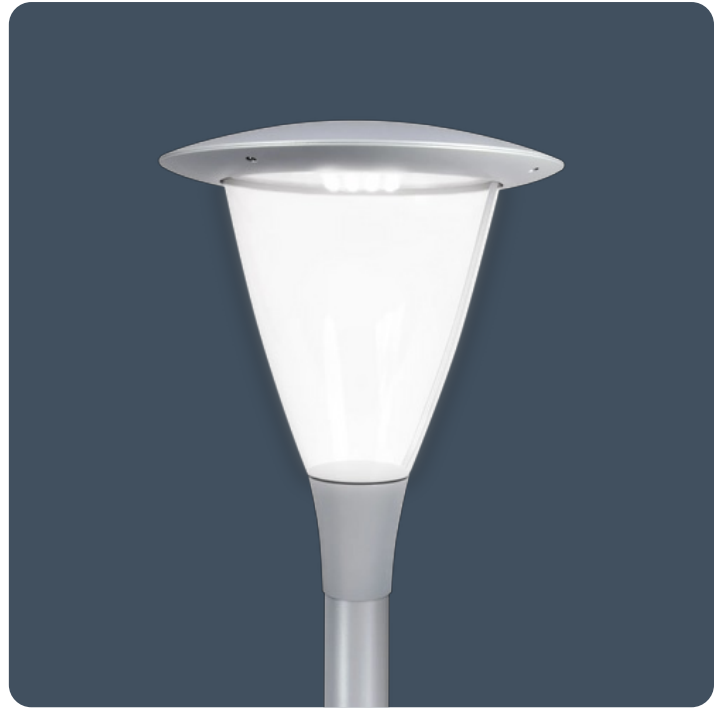

LED pole top amenity luminaires

Stylish IP66 rated pole top amenity luminaire with aluminium cast body and spigot adaptor. UV stabilised clear polycarbonate cover rated IP66 and IK10. Integral high quality LED driver.

Applications: car parks, amenity areas and hospital estates.

- Integral high efficiency driver
- Extremely efficient and long system life up to 100,000 hours
- Fits 76mm columns as standard (60mm to special order)
- Photocell option

IP66

IK10

Up to 120 LL/CW

Specification

Mounting	Column	IP rating	IP66
Impact rating	IK10	Windage rating	0.14 m ²

Lighting

Optic	Clear cover	Lumen output	4,320 lm - 6,825 lm
Efficacy	Up to 120 LL/CW		

Power

LED power	31 W - 52 W	Circuit power	36 W - 61 W
-----------	-------------	---------------	-------------

LED characteristics

CRI	70+	Colour temperature	4000 K
Rated life (hours)	100 K - L90/B10		

Compliance