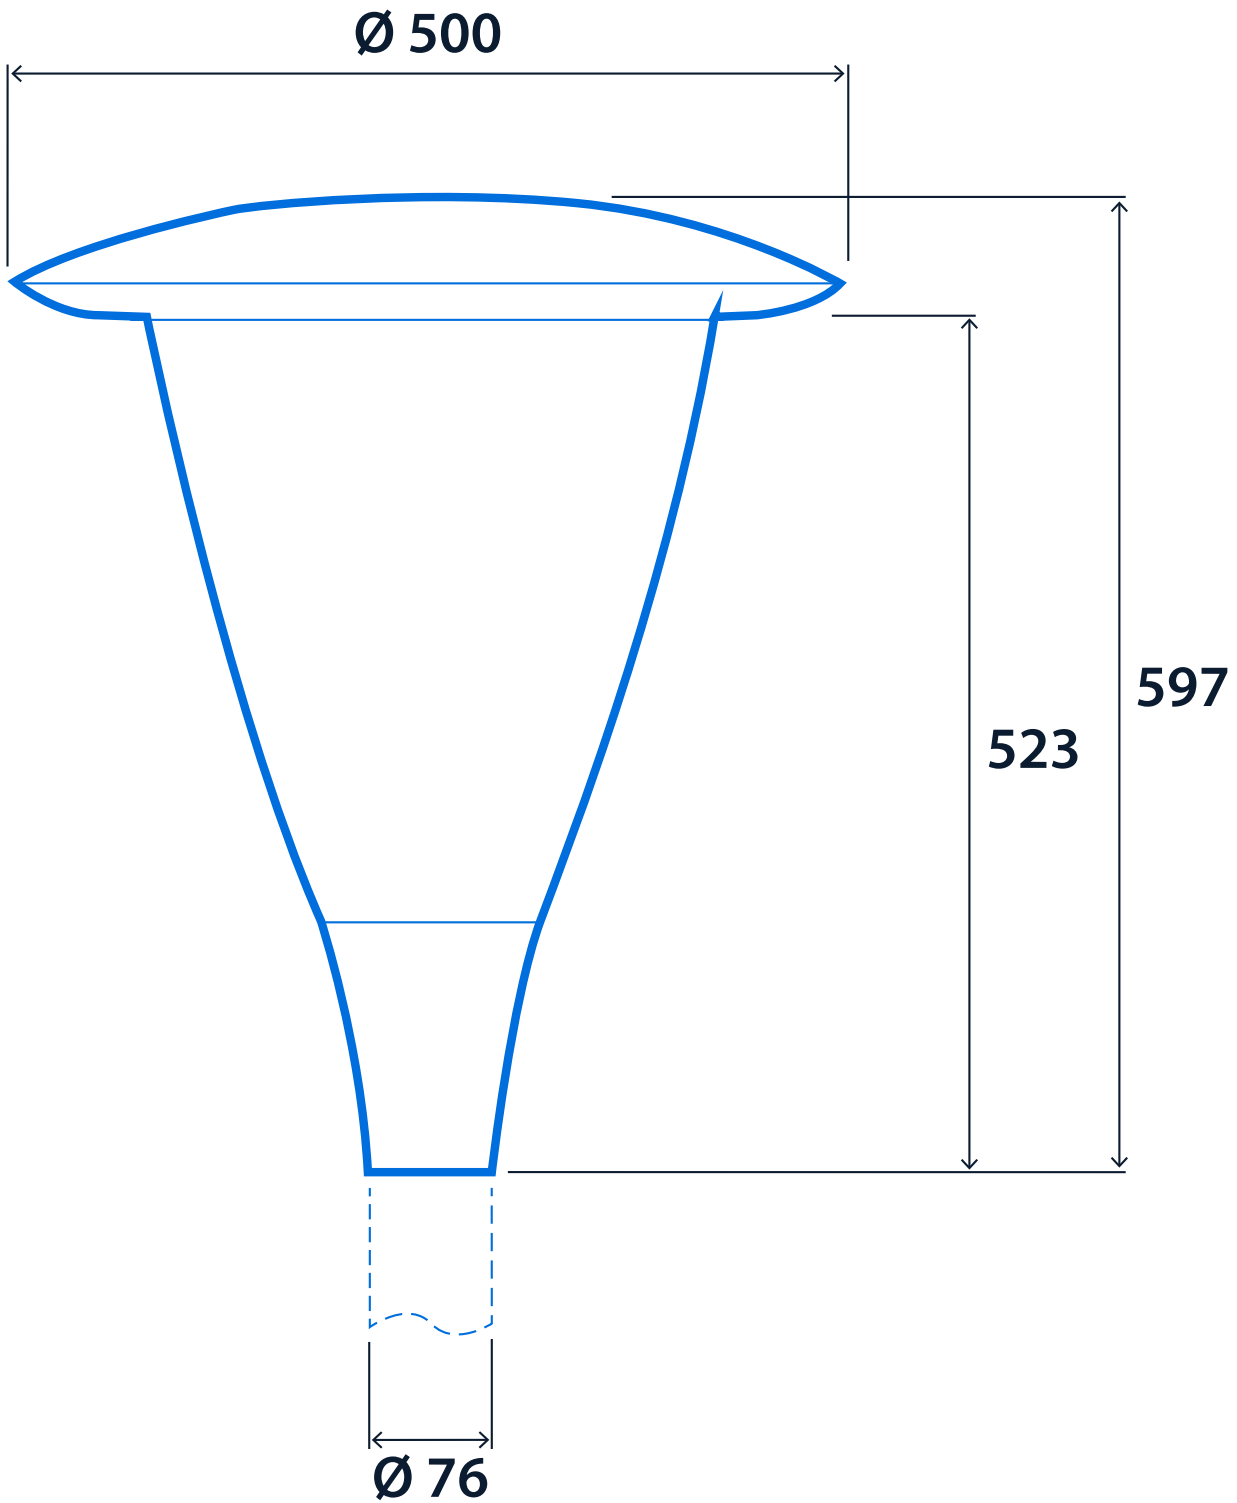

IP66

IK10

Up to 120 LL/CW

Specification

Mounting	Column	IP rating	IP66
Impact rating	IK10	Windage rating	0.14 m ²

Lighting

Optic	Clear cover	Lumen output	4,320 lm - 6,825 lm
Efficacy	Up to 120 LL/CW		

Power

LED power	31 W - 52 W	Circuit power	36 W - 61 W
-----------	-------------	---------------	-------------

LED characteristics

CRI	70+	Colour temperature	4000 K
Rated life (hours)	100 K - L90/B10		

Compliance

UKCA	Yes	CE	Yes
Energy efficiency class	This product contains a light source of energy efficiency class D		

Dimensions

Click or scan here
View Juno A variants using our
online filtering tool

Information is correct as of 29 Dec 2024, however must not be interpreted as a guarantee of individual product performance and/or characteristics. We reserve the right to alter specifications and designs without prior notice.