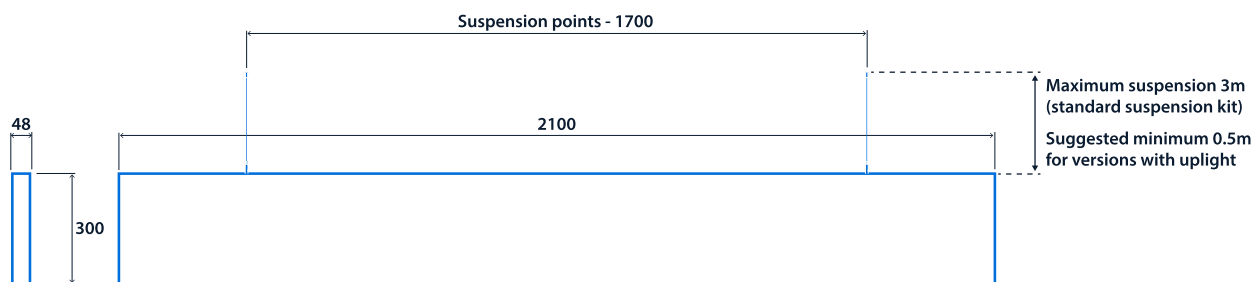

IP20

Up to 123.3 LL/CW

Specification

Mounting	Suspended	IP rating	IP20
Max presence detection height	8 m		

Lighting

Lumen output	1,850 lm - 5,580 lm	Efficacy	Up to 123.3 LL/CW
--------------	---------------------	----------	-------------------

Emergency data

Emergency lumen output	250 lm - 350 lm	Emergency type	Maintained
Emergency duration	3 hours	Battery specification	Nickel Metal Hydride (NiMH)

Power

LED power	18 W - 45 W	Circuit power	21 W - 53 W
-----------	-------------	---------------	-------------

Dimensions

Click or scan here
View Flexbeam variants using our online filtering tool

Information is correct as of 29 Dec 2024, however must not be interpreted as a guarantee of individual product performance and/or characteristics. We reserve the right to alter specifications and designs without prior notice.