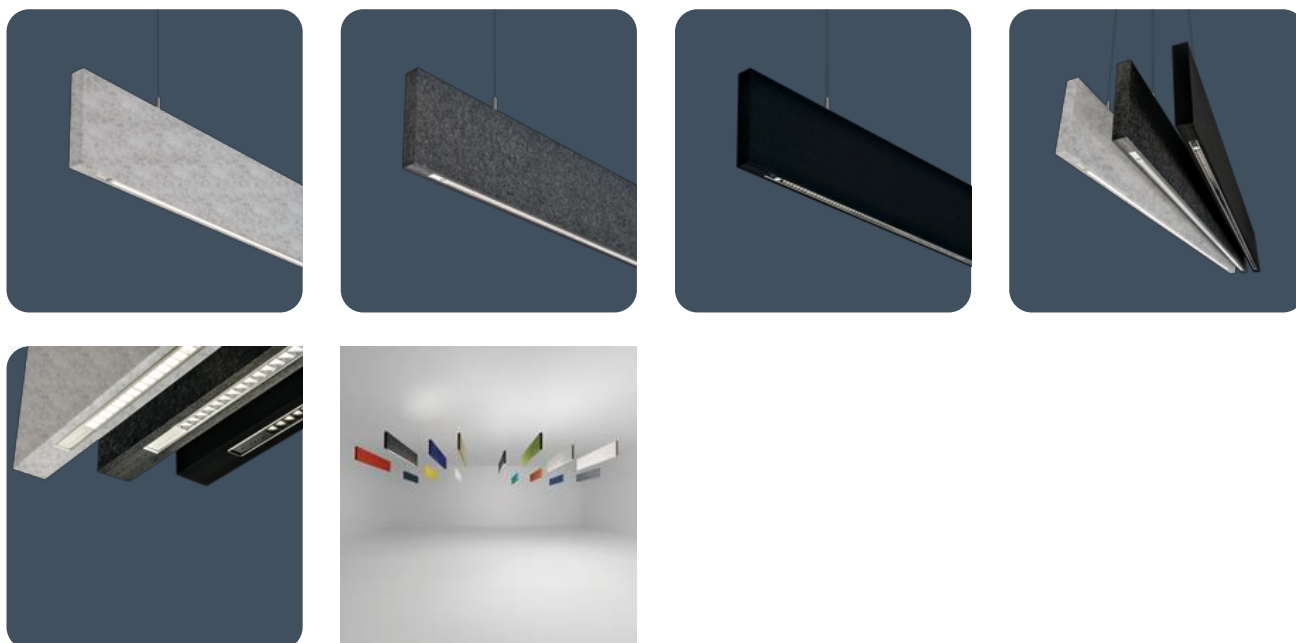

Compliance

UKCA	Yes	CE	Yes
Energy efficiency class	This product contains a light source of energy efficiency class B		

Dimensions

Click or scan here
View Flexbeam variants using our online filtering tool