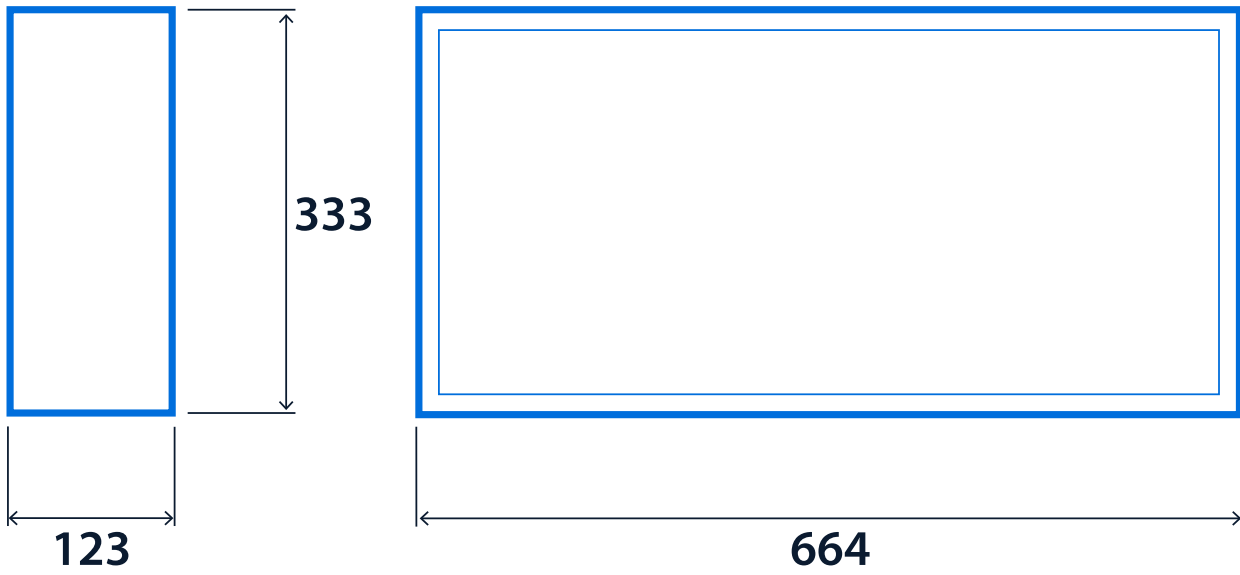

IP20

0 LL/CW

Specification

Mounting	Surface	IP rating	IP20
----------	---------	-----------	------

Emergency data

Legend type	ISO 7010 arrow down ISO 7010 arrow left ISO 7010 arrow right ISO 7010 arrow up	Maximum viewing distance	60 m
Emergency type	Maintained (wire link may be removed to enable non-maintained operation)	Emergency duration	3 hours
Battery specification	Nickel Metal Hydride (NiMH)		

Power

LED power	3 W	Circuit power	4 W - 4.5 W
-----------	-----	---------------	-------------

LED characteristics

Colour temperature	4000 K		
--------------------	--------	--	--

Compliance

UKCA	Yes	CE	Yes
------	-----	----	-----

Dimensions

Click or scan here
View Exit Sign XL variants using
our online filtering tool

Information is correct as of 29 Dec 2024, however must not be interpreted as a guarantee of individual product performance and/or characteristics. We reserve the right to alter specifications and designs without prior notice.