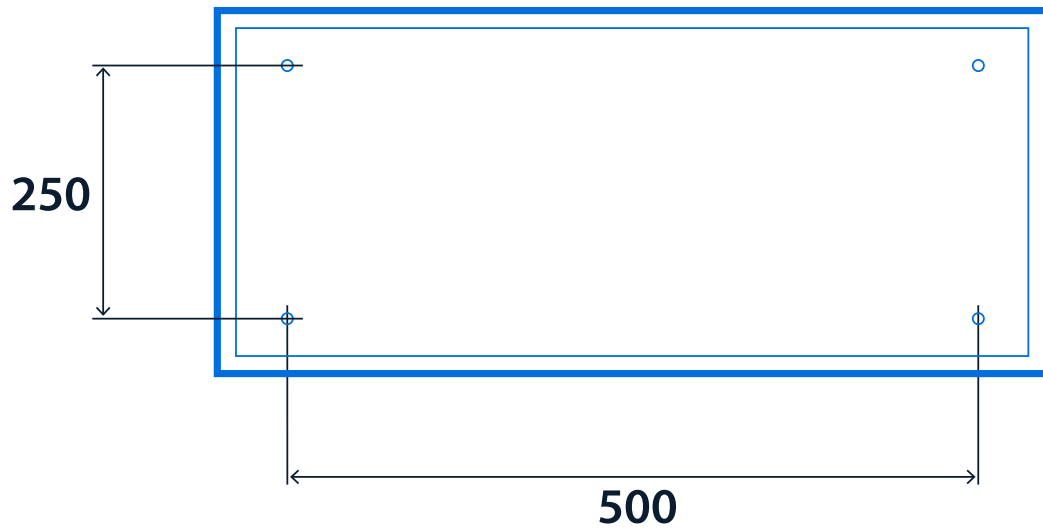

- Extremely long LED lifetime, up to 100,000 hours
- 60 m maximum viewing distance in accordance with BS EN 1838
- Three hour, maintained emergency operation
- Choice of ISO 7010 legends
- Simple to install, full status reporting SmartScan wireless communication versions

IP20

0 LL/CW

Specification

Mounting	Surface	IP rating	IP20
----------	---------	-----------	------

Emergency data

Legend type	ISO 7010 arrow down ISO 7010 arrow left ISO 7010 arrow right ISO 7010 arrow up	Maximum viewing distance	60 m
Emergency type	Maintained (wire link may be removed to enable non-maintained operation)	Emergency duration	3 hours
Battery specification	Nickel Metal Hydride (NiMH)		

Power

LED power	3 W	Circuit power	4 W - 4.5 W
-----------	-----	---------------	-------------

LED characteristics

Colour temperature	4000 K		
--------------------	--------	--	--

Compliance

UKCA	Yes	CE	Yes
------	-----	----	-----

Dimensions

Click or scan here
View Exit Sign XL variants using
our online filtering tool

Information is correct as of 29 Dec 2024, however must not be interpreted as a guarantee of individual product performance and/or characteristics. We reserve the right to alter specifications and designs without prior notice.