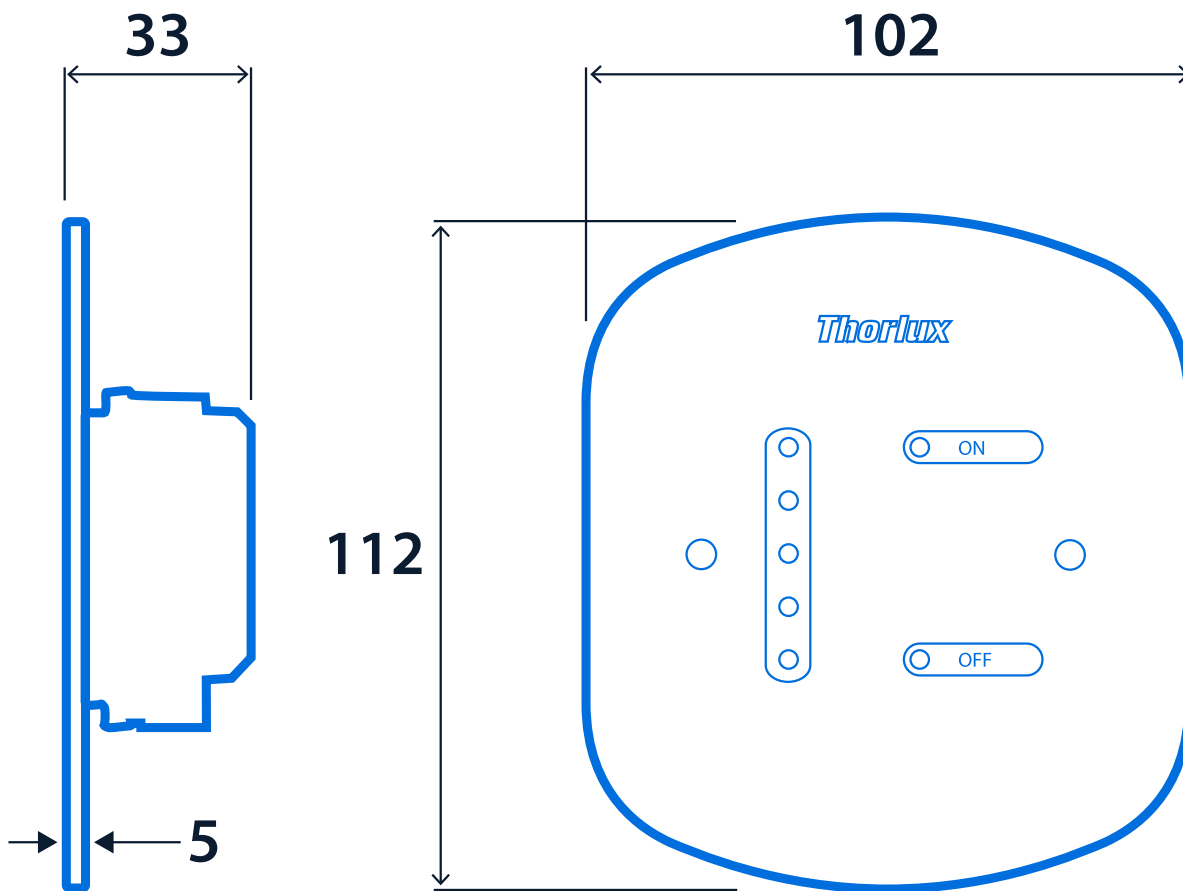

- 5 mm impact-resistant polycarbonate panel with touch-sensitive control
- Touch-sensitive controls for dim level and on/off
- Panel secured using tamper-resistant T10 pin Torx screws (supplied with tool)
- Suitable to control DALI luminaires
- Maximum 25 ballasts
- Standard United Kingdom surface or recessed single-gang switch box (recommended depth of 45mm).

## Dimensions

**NOTE: Single gang pattress depth min. 45mm**

[Click or scan here](#)  
View Eco Touch AL variants  
using our online filtering tool

Information is correct as of 29 Dec 2024, however must not be interpreted as a guarantee of individual product performance and/or characteristics. We reserve the right to alter specifications and designs without prior notice.