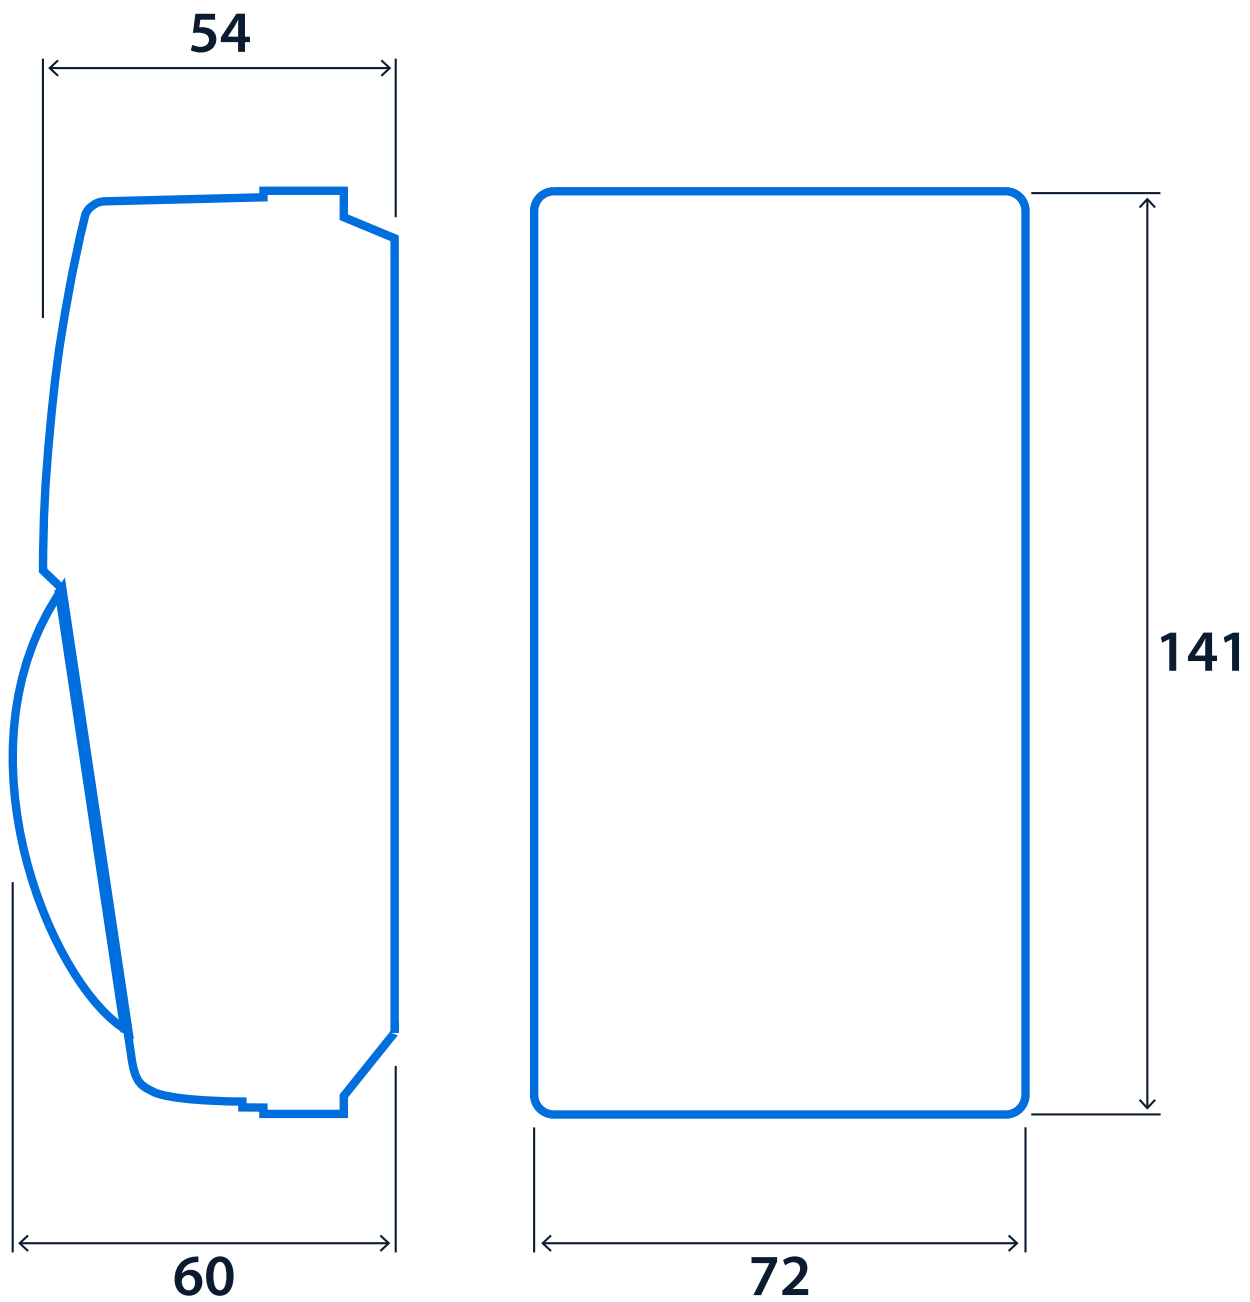

Wall mounted passive infra-red detectors

Passive infra-red detectors for wall mounting in corridors or large open plan spaces. For use with the ECO-Controller.

- Detection coverage up to 15 m
- Simple to install - Wall mounted at 1.5 - 2.5 m height
- Weatherproof - Classified IP54
- Connects to the Eco-Controller (ECO 9345) via low-voltage connection

IP54

Specification

IP rating IP54

Compliance

UKCA Yes CE Yes

Dimensions

Click or scan here
View Eco Corridor / Area Sensors
variants using our online
filtering tool

Information is correct as of 29 Dec 2024, however must not be interpreted as a guarantee of individual product performance and/or characteristics. We reserve the right to alter specifications and designs without prior notice.