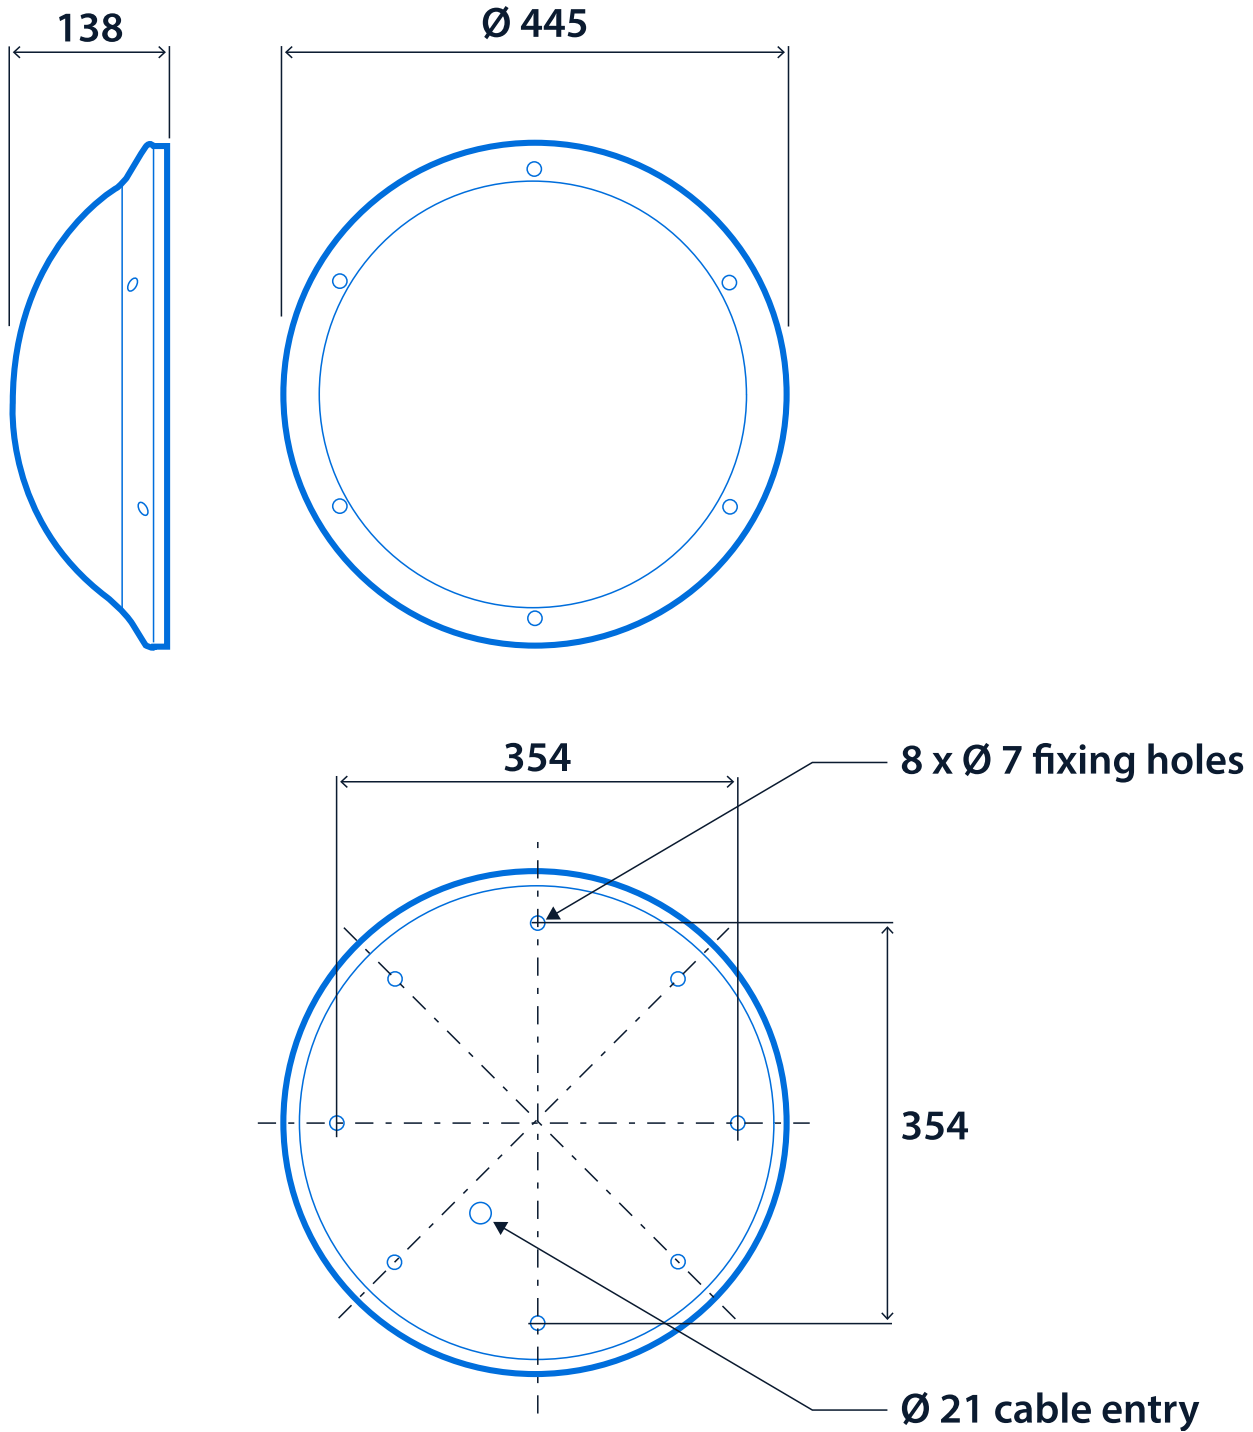

Notes: Finished white (RAL 9010) as standard. Other colour options are available to special order.

IP66

IK11

Up to 108.2 LL/CW

Specification

Mounting	Surface	IP rating	IP66
Impact rating	IK11	Max presence detection height	4 m

Power

LED power	21 W - 27 W	Circuit power	25 W - 34 W
-----------	-------------	---------------	-------------

LED characteristics

CRI	80+	Colour temperature	3000 K 4000 K
Rated life (hours)	100 K - L80/B10		

Compliance

UKCA	Yes	CE	Yes
Energy efficiency class	This product contains a light source of energy efficiency class C		

Dimensions

Click or scan here
View Arcadian variants using
our online filtering tool