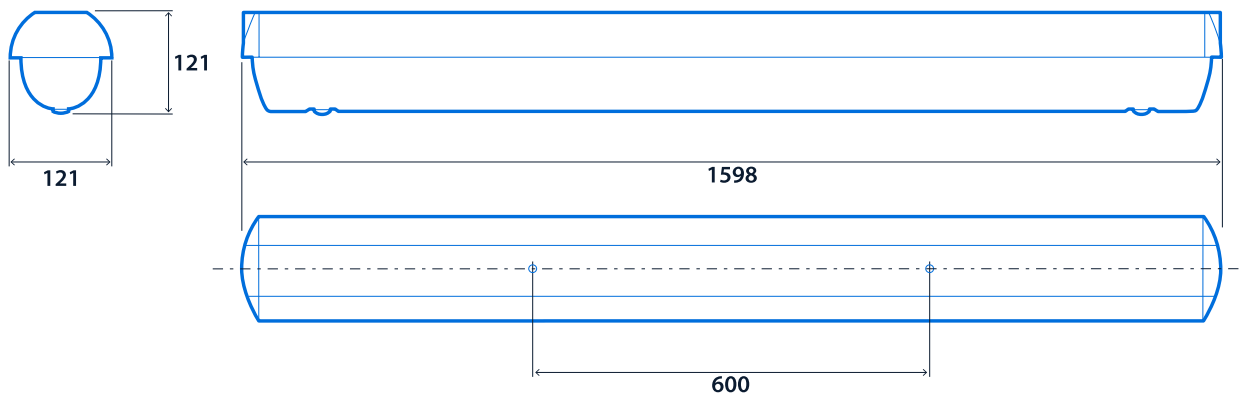

Compliance

UKCA	Yes	CE	Yes
Energy efficiency class	This product contains a light source of Food production standards energy efficiency class B		BRC HACCP IFS
MOD compliance	JSP482 Chapter 8 Document for 'Category C' areas		

Dimensions

Click or scan here
View A-Line variants using our
online filtering tool